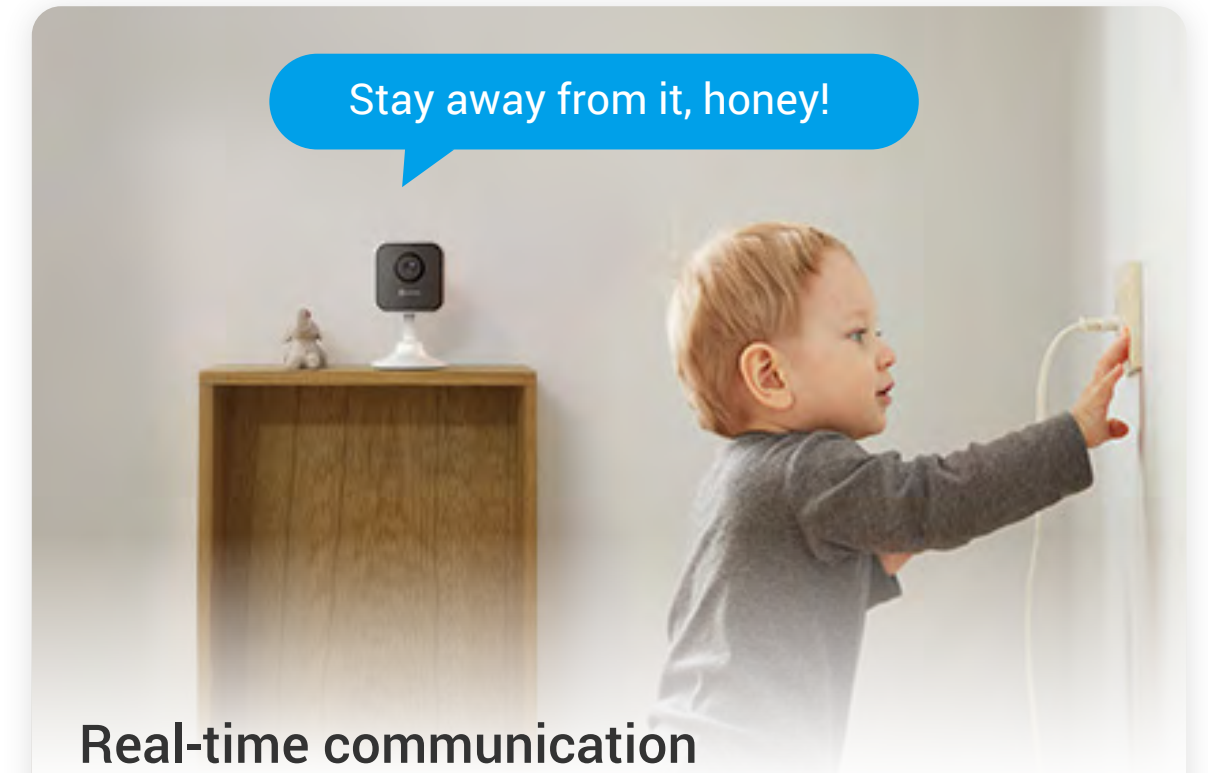

### Instant, insightful notifications

The camera captures motions and alerts you immediately. You can view alert details and replay captured videos all on your mobile phone.

Magnetic Base

### Super easy installation

Setting up the H1c is a breeze. Place it on any flat surface, or snap it onto any metallic wall with the included magnetic base.

### Real-time communication

The H1c's full-duplex audio allows you to talk to your loved ones from wherever you are, by simply using the EZVIZ App.

Alexa, show me the baby's room.

### Hands-free control

With integration to your voice assistants, you can pull up the video feed by simply saying "Alexa" or "Hey Google".<sup>1</sup>