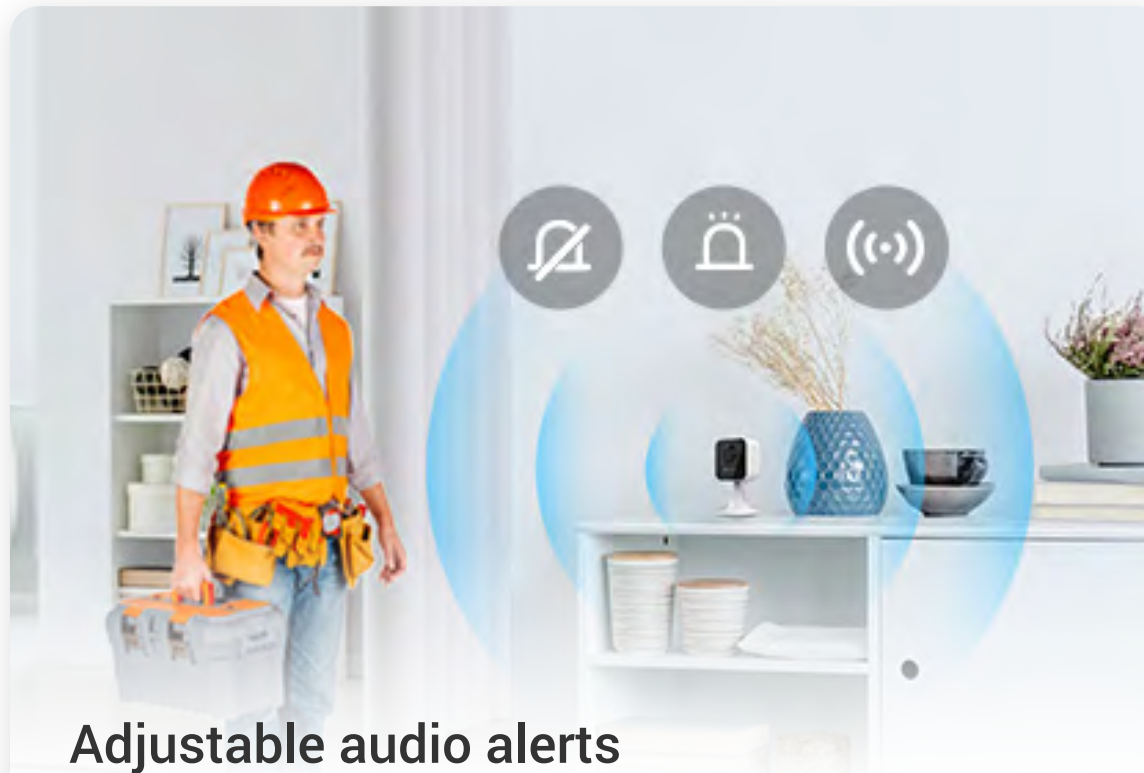

Adjustable audio alerts

You can now hear camera detections from afar. The H1c offers three audio alert modes – silent, short beep, and siren.