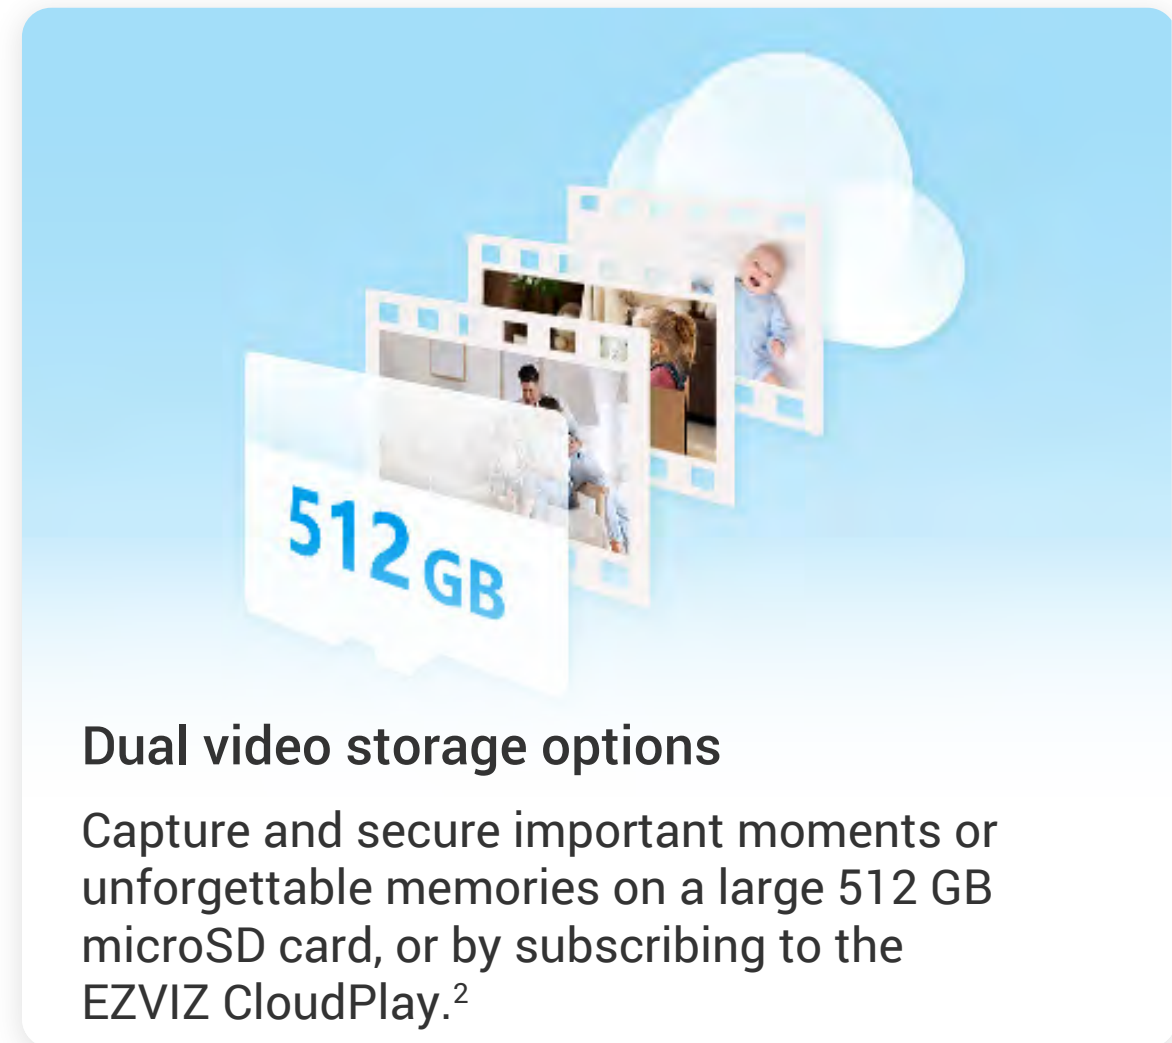

Dual video storage options

Capture and secure important moments or unforgettable memories on a large 512 GB microSD card, or by subscribing to the EZVIZ CloudPlay.²

We do our best to protect data and privacy

We respect your home as your special space. That's why EZVIZ builds complex security systems, safeguarding your device and data. You can also enable Sleep Mode on the H1c when needed, which stops all camera activities.