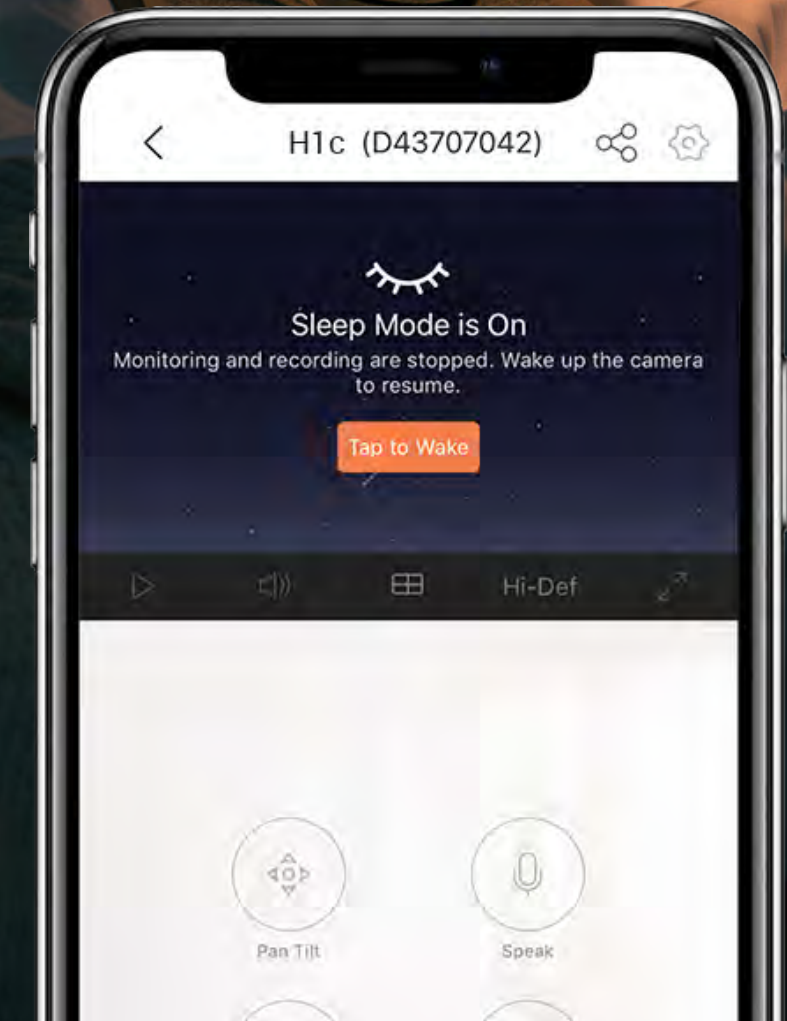

AES-128
Data Encryption

TLS
Data Transmission
Encryption