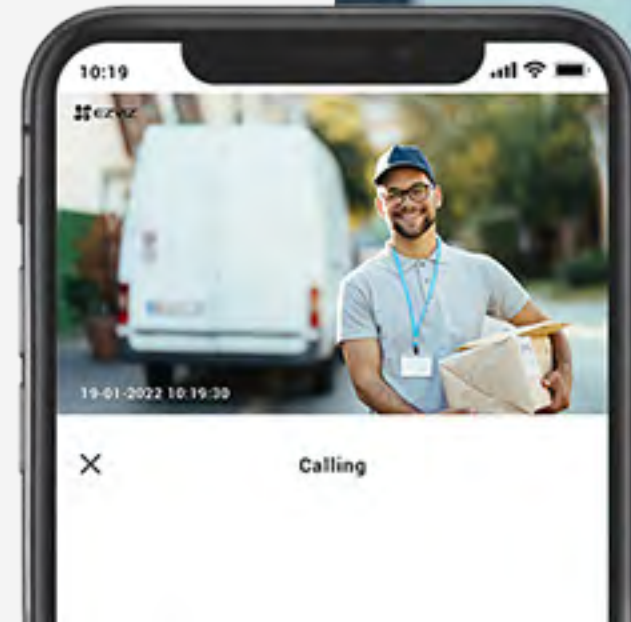

On-device AI for smarter detection

The camera's on-board AI algorithm helps it identify moving people and vehicles in particular. It reduces alerts caused by falling leaves or flying insects, and informs you when someone parks in your property area without permission.

AI-Powered Human /
Vehicle Shape Detection

Customizable
Detection Zone

FREE

No Subscription
Fee

Rest assured, knowing your night is well protected

The camera makes sure that no one can easily sneak in under the cover of darkness. Choose between the color mode or the infrared mode as you'd like. Or, you can set the camera to the "smart night vision" mode so its vision can automatically switch from black-and-white to full color upon motion detection.

Up to **30M** Color Night Vision

A vigilant guard that works 24/7

The camera features the active defense function to provide an extra layer of protection. Upon detection of intruders, the camera will set off a loud siren and flash two spotlights³ for on-site deterrence.

Greeting can be this easy

Enjoy two-way communications by simply using your phone. Or, pre-record specific voice messages that automatically play when people are detected on camera.

Metal-bodied for tough conditions