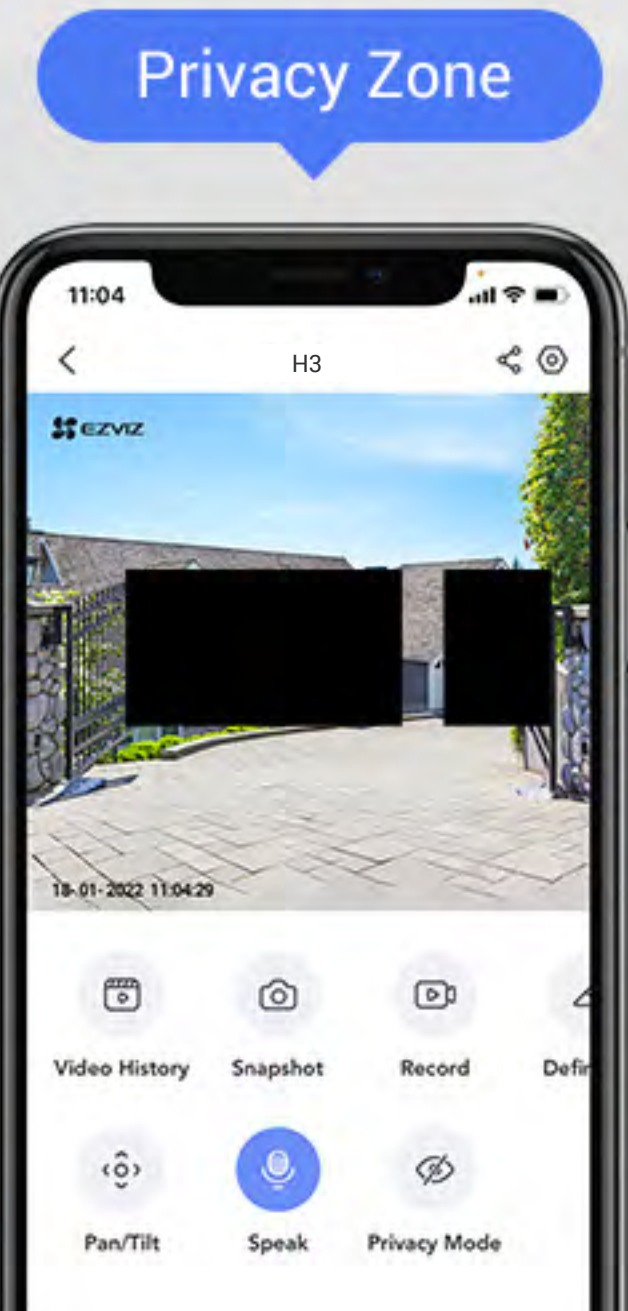

1 A local storage card must be purchased separately.

2 Cloud storage service is only available in certain markets. Please verify the availability before making any purchase.

3 The spotlights will not flash when the color night vision mode is enabled.

4 Data from EZVIZ Lab's test results under standard conditions. The video compression efficiency will vary with the frequency and complexity of the activity captured, as well as other environmental factors.

5 Users can draw in rectangles to customize up to 4 privacy zones.