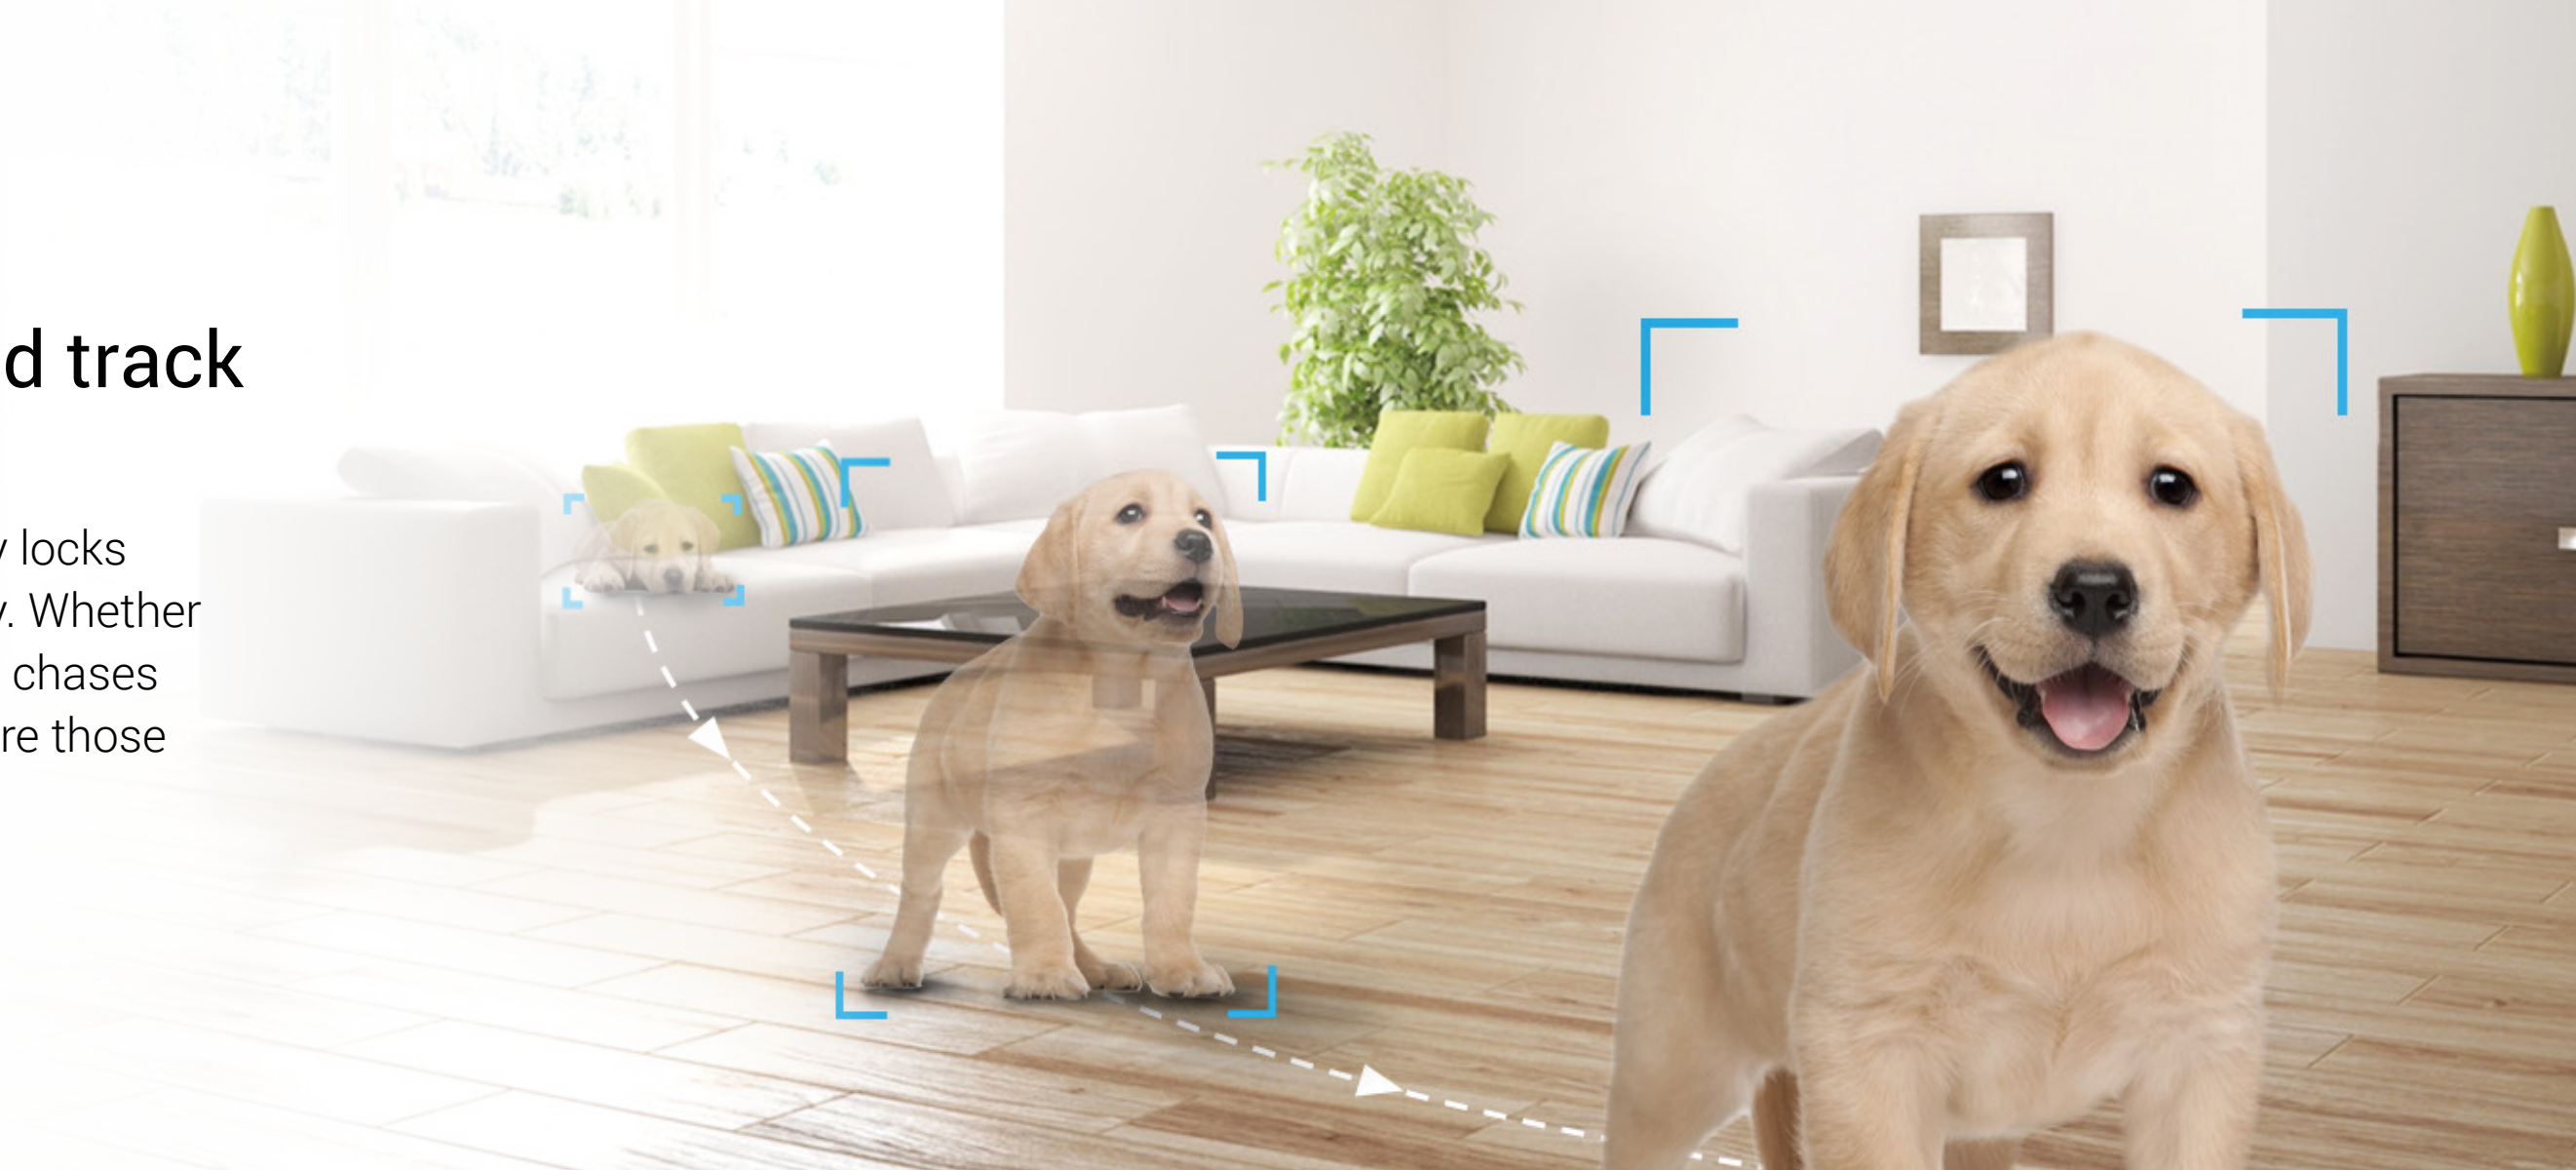

H6c

Pan & Tilt Smart Home Camera

See wider, protect better, care more

It's a simply flexible camera that you can set up indoors as a pet or baby monitor, or use it to add an extra layer of protection in your home. Unlike many cameras that only record at a fixed viewing angle, the H6c rotates to take in a panoramic view in sharp clarity, and can even detect and track motions in a smart way. With the help of the H6c, nothing in a large room will easily escape your attention.

Supports MicroSD
Card (Up to 256 GB) &
EZVIZ CloudPlay Storage¹

Great vision is the key to reliable protection

Whole-room coverage is a breeze. The H6c helps you keep eyes-open-wide on your indoor space, so even when your cat starts playing hide-and-seek, you can rotate the camera to find where it is. It also renders evenly exposed, clear black-and-white night vision, thanks to its built-in infrared LEDs, so you can enjoy peace of mind while you sleep.

01 360° vision to reduce blind spots

02 Protection lasts, even overnight

Smart enough to detect and track

Upon motion detection, the H6c automatically locks on the subject and rotates to track the activity. Whether your toddler walks by the camera, or your dog chases its toy across the room, the camera will capture those precious moments.

See and talk, from anywhere

Talk to your loved ones and deter unwelcome strangers – all by using the H6c's two-way communication feature. Using the EZVIZ App on your mobile device, you can easily and conveniently enjoy communication wherever you might be.