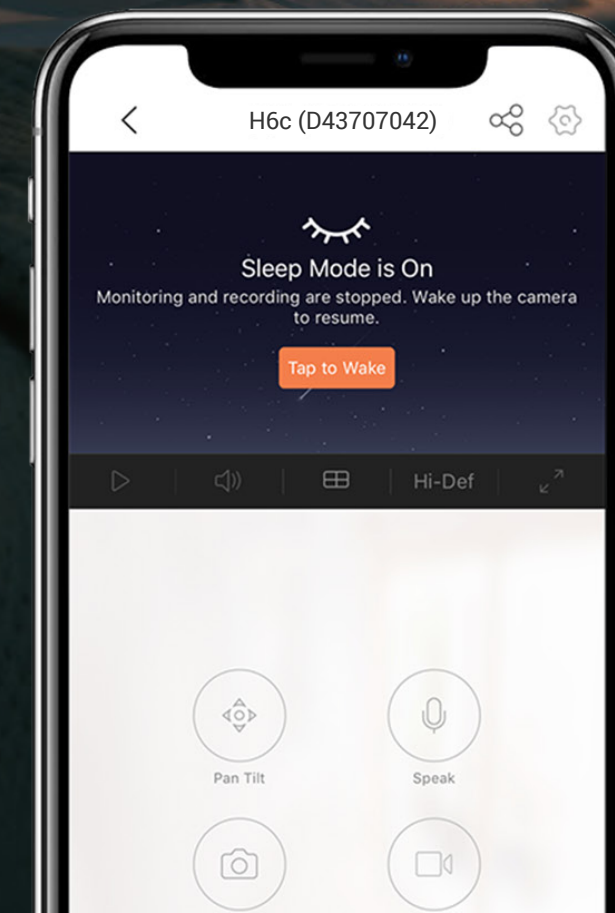

TLS
Data Transmission
Encryption

AES-128
Data Encryption